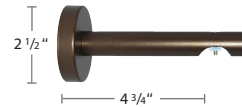

## DEVENTER DECO COLLECTION

1 1/8" Aluminum Pole Sets with plastic inlay on pole and inside rings  
Recommended weight is 4 lbs/ft. depending on application.

Scan for more information on  
FOREST DEVENTER DECO POLE SETS

### AVAILABLE FINISHES XX = finish color

29  
Satin  
Nickel

81  
Antique  
Bronze

89  
Graphite

95  
Taupe

**51819-XX**  
1 1/8" Aluminum Pole, 19"

**53401-XX**  
Single Bracket  
P: 3"

**53402-XX**  
Extended Single Bracket  
P: 4 3/4"

**53406-XX**  
Double Bracket  
P: 6 1/4"  
Use 53407-XX with Ripplefold

**53407-XX**  
Extended Double Bracket  
P: 7 3/4"  
Use with Ripplefold

**53412-XX**  
Inside Mount Bracket

**2330FRI-XX**  
Flat Ring