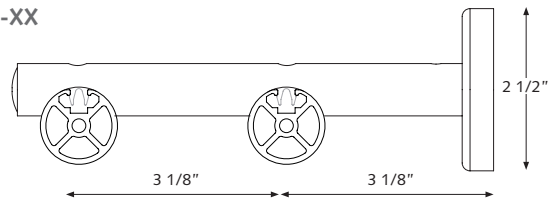

Double Wall Bracket 6 1/4" P
53406-XX