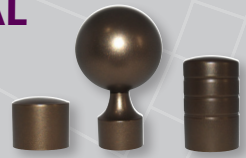

## PRODUCT INFORMATION

- Elegant and decorative 1 1/8" ringed pole sets
- Top plastic inlay for smooth operation and noise reduction
- Available in 4 finishes: 29 satin nickel, 81 antique bronze, 89 graphite, 95 taupe
- Length: 19'
- Rod quality: high-grade aluminum, chromated, powder coated or anodized
- Easy and quick assembly

## PROFILE

- Shown actual size 1:1
- Aluminum extrusion
- Recommended maximum weight is 4 lbs per ft
- Dimensions: 1 1/8" (28 mm)

- 1 Deventer Deco rod
- 2 Deventer Deco notched finial
- 3 Deventer Deco double wall bracket
- 4 Eyelets with rings
- 5 Plastic inlay

## SELECT YOUR FINIAL

Choose an end cap, ball or notched finial. You can also inside mount without a finial.