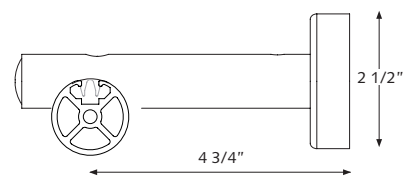

Extended Single Wall Bracket 4 3/4" P
53402-XX