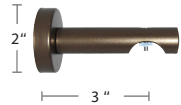

## DEVENTER DECO COLLECTION

1 1/8" Aluminum Pole Sets with plastic inlay on pole and inside rings  
Recommended weight is 4 lbs/ft. depending on application.

Scan for more information on  
FOREST DEVENTER DECO POLE SETS

### AVAILABLE FINISHES XX = finish color

29  
Satin  
Nickel

81  
Antique  
Bronze

89  
Graphite

95  
Taupe

**51819-XX**  
1 1/8" Aluminum Pole, 19"

**53401-XX**  
Single Bracket  
P: 3"

**53402-XX**  
Extended Single Bracket  
P: 4 3/4"

**53406-XX**  
Double Bracket  
P: 6 1/4"  
Use 53407-XX with Ripplefold

**53407-XX**  
Extended Double Bracket  
P: 7 3/4"  
Use with Ripplefold

**53412-XX**  
Inside Mount Bracket

**2330FRI-XX**  
Flat Ring