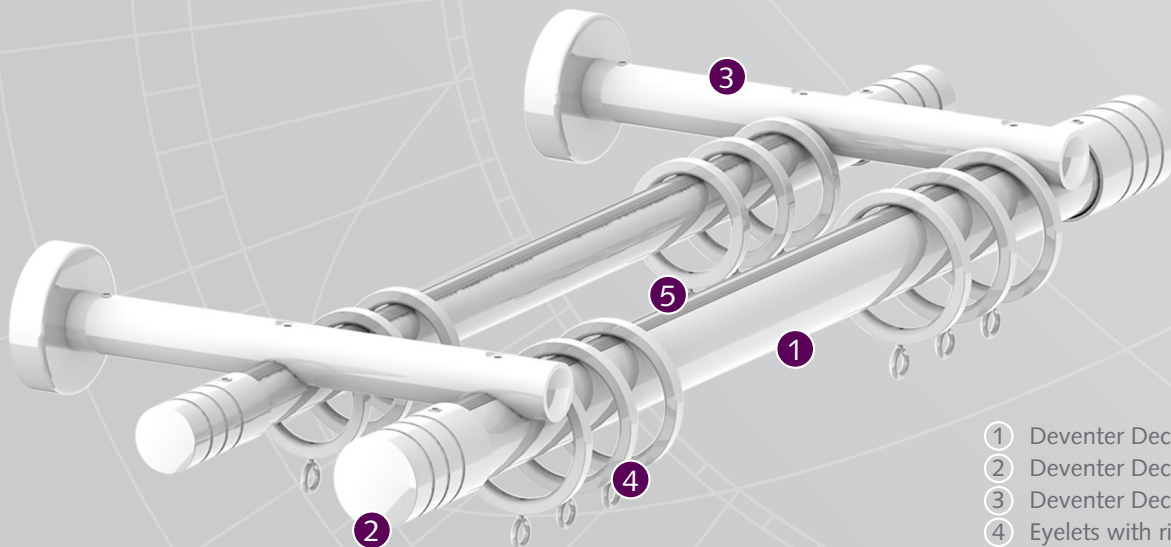

# DEVENTER DECO COLLECTION Ringed Pole Sets

## PRODUCT INFORMATION

- Elegant and decorative 1 1/8" ringed pole sets
- Top plastic inlay for smooth operation and noise reduction
- Available in 4 finishes: 29 satin nickel, 81 antique bronze, 89 graphite, 95 taupe
- Length: 19'
- Rod quality: high-grade aluminum, chromated, powder coated or anodized
- Easy and quick assembly

## PROFILE

- Shown actual size 1:1
- Aluminum extrusion
- Recommended maximum weight is 4 lbs per ft
- Dimensions: 1 1/8" (28 mm)

- 1 Deventer Deco rod
- 2 Deventer Deco notched finial
- 3 Deventer Deco double wall bracket
- 4 Eyelets with rings
- 5 Plastic inlay