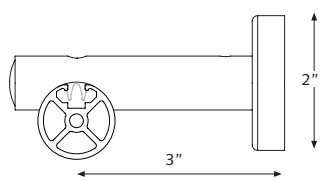

DEVENTER DECO BRACKETS

Single Wall Bracket 3" P
53401-XX