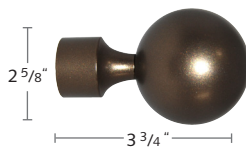

52431-XX
Deventer Ball Finial