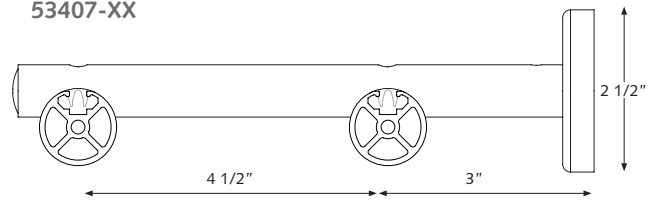

Extended Double Wall Bracket 7 3/4" P
53407-XX