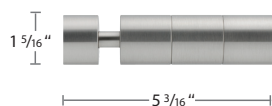

Scan for more information on
FOREST DRESDEN POLE SETS

AVAILABLE FINISHES XX = finish color

B800-28-XX
1 1/8" Brass Pole, 16' 4"

B11950-28-XX
Single Wall or Ceiling Bracket

B11952-28-XX
Double Wall Bracket

B11598-28-L-XX
B11598-28-R-XX
Not available in 70 Bronze Matte
French Return, P: 3 1/8"

B400-80-XX
Support Bracket for French Return

B122028-XX
Inside Mount Bracket

B125930-XX
Flat Ring w/ Eyelet
Includes Plastic Insert

B122928-XX
Swivel Elbow

2030SPL-23
Splice

DRESDEN COLLECTION Ringed Pole Sets

29 Satin Nickel Dresden Pole with French Return

22 Polished Chrome Dresden Pole with Ardea Finial and Socket

24 Satin Brass Dresden Pole with Napoli Finial

29 Satin Nickel Dresden Pole with Alassio Finial

DRESDEN COLLECTION FINIALS

B124028-XX
End Cap Finial

B690-XX
Pescara Finial

B3362-XX
Alassio Finial

B124128-XX
Alea Finial

B650-XX
Verona Finial

B610-XX
Napoli Finial