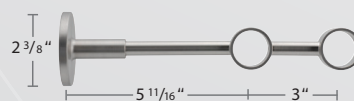

MANUAL
OPERATION

FOREST DRESDEN Collection

1 1/8" Brass Pole Sets with Finials or a French Return

THE
WORLD
BEHIND
YOUR
DRAPERIES

DRESDEN COLLECTION Ringed Pole Sets

DRESDEN COLLECTION

1 1/8" Brass Pole Sets with Finials or a French Return
Recommended weight is 4 lbs/ft. depending on application.

Scan for more information on
FOREST DRESDEN POLE SETS

AVAILABLE FINISHES XX = finish color

B800-28-XX
1 1/8" Brass Pole, 16' 4"

B11950-28-XX
Single Wall or Ceiling Bracket

B11952-28-XX
Double Wall Bracket

B11598-28-L-XX
B11598-28-R-XX
Not available in 70 Bronze Matte
French Return, P: 3 1/8"

B400-80-XX
Support Bracket for French Return

B122028-XX
Inside Mount Bracket

B125930-XX
Flat Ring w/ Eyelet
Includes Plastic Insert

B122928-XX
Swivel Elbow

2030SPL-23
Splice

DRESDEN COLLECTION Ringed Pole Sets

29 Satin Nickel Dresden Pole with French Return

22 Polished Chrome Dresden Pole with Ardea Finial and Socket

24 Satin Brass Dresden Pole with Napoli Finial