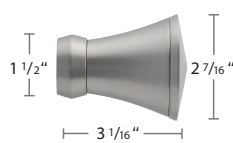

Scan for more information on
FOREST DRESDEN POLE SETS

AVAILABLE FINISHES XX = finish color

B800-28-XX
1 1/8" Brass Pole, 16' 4"

B11950-28-XX
Single Wall or Ceiling Bracket

B11952-28-XX
Double Wall Bracket

B11598-28-L-XX
B11598-28-R-XX
Not available in 70 Bronze Matte
French Return, P: 3 1/8"

B400-80-XX
Support Bracket for French Return

B122028-XX
Inside Mount Bracket

B125930-XX
Flat Ring w/ Eyelet
Includes Plastic Insert

B122928-XX
Swivel Elbow

2030SPL-23
Splice

DRESDEN COLLECTION Ringed Pole Sets

29 Satin Nickel Dresden Pole with French Return

22 Polished Chrome Dresden Pole with Ardea Finial and Socket

24 Satin Brass Dresden Pole with Napoli Finial

29 Satin Nickel Dresden Pole with Alassio Finial

DRESDEN COLLECTION FINIALS

B124028-XX
End Cap Finial

B690-XX
Pescara Finial

B3362-XX
Alassio Finial

B124128-XX
Alea Finial

B650-XX
Verona Finial

B610-XX
Napoli Finial