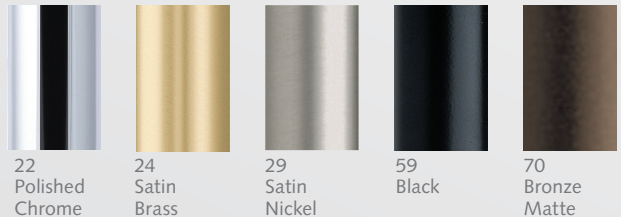

MANUAL
OPERATION

FOREST DRESDEN Collection

1 1/8" Brass Pole Sets with Finials or a French Return

THE
WORLD
BEHIND
YOUR
DRAPERIES

DRESDEN COLLECTION Ringed Pole Sets

DRESDEN COLLECTION

1 1/8" Brass Pole Sets with Finials or a French Return
Recommended weight is 4 lbs/ft. depending on application.

Scan for more information on
FOREST DRESDEN POLE SETS

AVAILABLE FINISHES XX = finish color

B800-28-XX
1 1/8" Brass Pole, 16' 4"

B11950-28-XX
Single Wall or Ceiling Bracket

B11952-28-XX
Double Wall Bracket

B11598-28-L-XX
B11598-28-R-XX
Not available in 70 Bronze Matte
French Return, P: 3 1/8"

B400-80-XX
Support Bracket for French Return

B122028-XX
Inside Mount Bracket

B125930-XX
Flat Ring w/ Eyelet
Includes Plastic Insert

B122928-XX
Swivel Elbow

2030SPL-23
Splice

DRESDEN COLLECTION Ringed Pole Sets

29 Satin Nickel Dresden Pole with French Return

22 Polished Chrome Dresden Pole with Ardea Finial and Socket

24 Satin Brass Dresden Pole with Napoli Finial