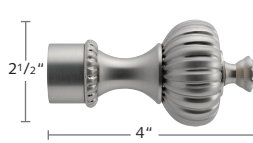

B11598-28-L-XX
B11598-28-R-XX
Not available in 70 Bronze Matte
French Return, P: 3 1/8"

B400-80-XX
Support Bracket for French Return

B122028-XX
Inside Mount Bracket

B125930-XX
Flat Ring w/ Eyelet
Includes Plastic Insert

B122928-XX
Swivel Elbow

2030SPL-23
Splice

DRESDEN COLLECTION Ringed Pole Sets

29 Satin Nickel Dresden Pole with French Return

22 Polished Chrome Dresden Pole with Ardea Finial and Socket

24 Satin Brass Dresden Pole with Napoli Finial

29 Satin Nickel Dresden Pole with Alassio Finial

DRESDEN COLLECTION FINIALS

B124028-XX
End Cap Finial

B690-XX
Pescara Finial

B3362-XX
Alassio Finial

B124128-XX
Alea Finial

B650-XX
Verona Finial

B610-XX
Napoli Finial

B660-22, 24, 29, 70
Roma Finial

B3521-28-XX
Ischia Finial

B3389-100
Ardea Finial
B3389/1-XX
Socket for Ardea Finia

FOREST BATONS

FIBERGLASS, ACRYLIC, ADA & COMPONENTS

BATONS	COMPONENT
	3/8" Fiberglass Baton Must order screw separately
	36" 54110-25 white w/ snap 54310-25 white w/ adaptor
	54110-59, 81, 90 w/ snap
	48" 54111-25 white w/ snap 54311-25 white w/ adaptor
	54111-59, 81, 90 w/ snap
	60" 54112-25 white w/ snap 54312-25 white w/ adaptor
	54112-59, 81, 90 w/ snap
	72" 54113-25 white w/ snap 54313-25 white w/ adaptor
	54113-59, 81, 90 w/ snap
	84" 54114-25 white w/ snap
	96" 54115-25 white w/ snap
Colors available for 3/8" Fiberglass Batons	
	25 White
	59 Black
	81 Bronze
	90 Grey