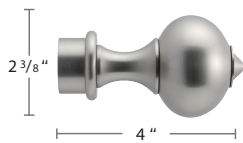

Scan for more information on
FOREST DRESDEN POLE SETS

AVAILABLE FINISHES XX = finish color

B800-28-XX
1 1/8" Brass Pole, 16' 4"

B11950-28-XX
Single Wall or Ceiling Bracket

B11952-28-XX
Double Wall Bracket

B11598-28-L-XX
B11598-28-R-XX
Not available in 70 Bronze Matte
French Return, P: 3 1/8"

B400-80-XX
Support Bracket for French Return

B122028-XX
Inside Mount Bracket

B125930-XX
Flat Ring w/ Eyelet
Includes Plastic Insert

B122928-XX
Swivel Elbow

2030SPL-23
Splice

DRESDEN COLLECTION Ringed Pole Sets

29 Satin Nickel Dresden Pole with French Return

22 Polished Chrome Dresden Pole with Ardea Finial and Socket

24 Satin Brass Dresden Pole with Napoli Finial

29 Satin Nickel Dresden Pole with Alassio Finial

DRESDEN COLLECTION FINIALS

B124028-XX
End Cap Finial

B690-XX
Pescara Finial

B3362-XX
Alassio Finial

B124128-XX
Alea Finial

B650-XX
Verona Finial

B610-XX
Napoli Finial