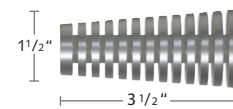

B3521-28-XX
Ischia Finial