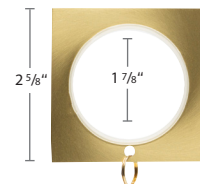

FARO FINISHES XX = finish color

22
Polished
Chrome

24
Satin
Brass

29
Satin
Nickel

32
Antique
Bronze

89
Graphite

2030SQP-XX
1 3/16" Faro Square Rod

2230FRB-XX
Faro Recess Wall Bracket

2230FWB-XX
Faro Wall Bracket

2230FDB-XX
Faro Double Wall Bracket

FARO COLLECTION (CONTINUED)

Faro Square Pole, Square Rings and Square Finial in 24 Satin Brass

Faro Square Pole, Round Rings and Square Finial in 29 Satin Nickel

FARO COLLECTION FINIALS AND RINGS

2130FSF-XX
Faro Square Finial

2130FCF-XX
Faro Cube Finial

2030FSR-XX
Faro Square Ring

2030FKR-XX
Faro Round Ring

FOREST BATONS

FIBERGLASS, ACRYLIC, ADA & COMPONENTS

BATONS	COMPONENT
●	 snap 3/8" Fiberglass Baton Must order screw separately
	 adaptor 36" 54110-25 white w/ snap 54310-25 white w/ adaptor 54110-59, 81, 90 w/ snap 48" 54111-25 white w/ snap 54311-25 white w/ adaptor 54111-59, 81, 90 w/ snap 60" 54112-25 white w/ snap 54312-25 white w/ adaptor 54112-59, 81, 90 w/ snap 72" 54113-25 white w/ snap 54313-25 white w/ adaptor 54113-59, 81, 90 w/ snap 84" 54114-25 white w/ snap 96" 54115-25 white w/ snap
●	Colors available for 3/8" Fiberglass Batons 

BATONS	COMPONENT
●	 snap 1/2" Clear Acrylic Baton Must order screw separately
	 adaptor 36" 54510-00 w/ snap 54710-00 w/ adaptor 48" 54511-00 w/ snap 54711-00 w/ adaptor 60" 54512-00 w/ snap 54712-00 w/ adaptor 72" 54513-00 w/ snap 54713-00 w/ adaptor
●	ADA Clear Acrylic Baton  adaptor 48" 54911-00 w/ adaptor
●	 9013-00 Baton Holder, clear acrylic
●	 54001-16 Baton Snap
●	 9015-00 Hex Head Shoulder Screw for baton w/ adaptor
●	 54000-16 D-Ring