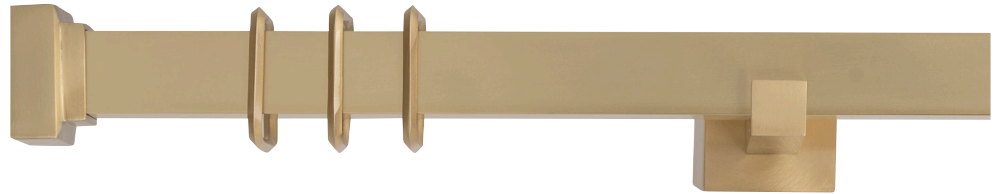

FOREST FARO Collection

1 3/16" Square Pole Sets

THE
WORLD
BEHIND
YOUR
DRAPERIES

FARO COLLECTION Ringed Pole Sets

FARO COLLECTION

1 3/16" Square Pole Sets

Recommended weight is 4 lbs/ft. depending on application.

FARO FINISHES XX = finish color

22
Polished
Chrome

24
Satin
Brass

29
Satin
Nickel

32
Antique
Bronze

89
Graphite

2030SQP-XX
1 3/16" Faro Square Rod

2230FRB-XX
Faro Recess Wall Bracket

2230FWB-XX
Faro Wall Bracket

2230FDB-XX
Faro Double Wall Bracket

FARO COLLECTION (CONTINUED)

Faro Square Pole, Square Rings and Square Finial in 24 Satin Brass

Faro Square Pole, Round Rings and Square Finial in 29 Satin Nickel

FARO COLLECTION FINIALS AND RINGS

2130FSF-XX
Faro Square Finial

2130FCF-XX
Faro Cube Finial

2030FSR-XX
Faro Square Ring

2030FKR-XX
Faro Round Ring

FOREST BATONS

FIBERGLASS, ACRYLIC, ADA & COMPONENTS

BATONS	COMPONENT
●	 snap 3/8" Fiberglass Baton Must order screw separately
	 adaptor 36" 54110-25 white w/ snap 54310-25 white w/ adaptor 54110-59, 81, 90 w/ snap 48" 54111-25 white w/ snap 54311-25 white w/ adaptor 54111-59, 81, 90 w/ snap 60" 54112-25 white w/ snap 54312-25 white w/ adaptor 54112-59, 81, 90 w/ snap 72" 54113-25 white w/ snap 54313-25 white w/ adaptor 54113-59, 81, 90 w/ snap 84" 54114-25 white w/ snap 96" 54115-25 white w/ snap
●	Colors available for 3/8" Fiberglass Batons 