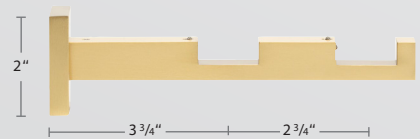

FARO FINISHES XX = finish color

22
Polished
Chrome

24
Satin
Brass

29
Satin
Nickel

32
Antique
Bronze

89
Graphite

2030SQP-XX
1 3/16" Faro Square Rod

2230FRB-XX
Faro Recess Wall Bracket

2230FWB-XX
Faro Wall Bracket

2230FDB-XX
Faro Double Wall Bracket

FARO COLLECTION (CONTINUED)

Faro Square Pole, Square Rings and Square Finial in 24 Satin Brass

Faro Square Pole, Round Rings and Square Finial in 29 Satin Nickel