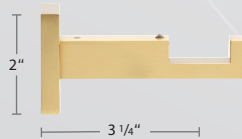

FARO FINISHES XX = finish color

22
Polished
Chrome

24
Satin
Brass

29
Satin
Nickel

32
Antique
Bronze

89
Graphite

2030SQP-XX
1 3/16" Faro Square Rod

2230FRB-XX
Faro Recess Wall Bracket

2230FWB-XX
Faro Wall Bracket

2230FDB-XX
Faro Double Wall Bracket

FARO COLLECTION (CONTINUED)

Faro Square Pole, Square Rings and Square Finial in 24 Satin Brass

Faro Square Pole, Round Rings and Square Finial in 29 Satin Nickel