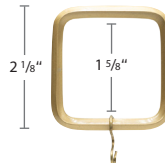

FOREST FARO Collection

1 3/16" Square Pole Sets

THE
WORLD
BEHIND
YOUR
DRAPERIES

FARO COLLECTION Ringed Pole Sets

FARO COLLECTION

1 3/16" Square Pole Sets

Recommended weight is 4 lbs/ft. depending on application.

FARO FINISHES XX = finish color

22
Polished
Chrome

24
Satin
Brass

29
Satin
Nickel

32
Antique
Bronze

89
Graphite

2030SQP-XX
1 3/16" Faro Square Rod

2230FRB-XX
Faro Recess Wall Bracket

2230FWB-XX
Faro Wall Bracket

2230FDB-XX
Faro Double Wall Bracket

FARO COLLECTION (CONTINUED)

Faro Square Pole, Square Rings and Square Finial in 24 Satin Brass

Faro Square Pole, Round Rings and Square Finial in 29 Satin Nickel

FARO COLLECTION FINIALS AND RINGS

2130FSF-XX
Faro Square Finial

2130FCF-XX
Faro Cube Finial

2030FSR-XX
Faro Square Ring

2030FKR-XX
Faro Round Ring

FOREST BATONS

FIBERGLASS, ACRYLIC, ADA & COMPONENTS

BATONS	COMPONENT
●	 snap 3/8" Fiberglass Baton Must order screw separately
	 adaptor 36" 54110-25 white w/ snap 54310-25 white w/ adaptor 54110-59, 81, 90 w/ snap 48" 54111-25 white w/ snap 54311-25 white w/ adaptor 54111-59, 81, 90 w/ snap 60" 54112-25 white w/ snap 54312-25 white w/ adaptor 54112-59, 81, 90 w/ snap 72" 54113-25 white w/ snap 54313-25 white w/ adaptor 54113-59, 81, 90 w/ snap 84" 54114-25 white w/ snap 96" 54115-25 white w/ snap
●	Colors available for 3/8" Fiberglass Batons 