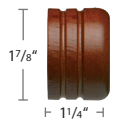

72
Walnut

73
Natural

SEVILLE COLLECTION POLE & BRACKETS

1035SWO-XX
1 3/8" Smooth Wood Pole
Stock Length: 13'

1235CYL-XX
Cylinder Bracket

1235CLA-XX
Classic Open Bracket

1235CEI-XX
Ceiling Bracket

1235IMB-XX
Inside Mount Bracket

FOREST SEVILLE COLLECTION

SEVILLE COLLECTION (CONTINUED)

59 Black Pole with End Cap Finial

70 Hazel Pole with Bola Finial

25 White Pole with Country Finial

SEVILLE COLLECTION FINIALS, RINGS, HOLDBACKS & BATONS

1135WEN-XX
End Cap Finial

1135BOL-XX
Bola Finial

1135ODI-XX
Odiseia Finial

1135COR-XX
Corona Finial

1135COU-XX
Country Finial

1335WRI-XX
1 3/8" Wood Ring
w/ Eyelet

16WHOLD-XX
Wood Holdback

1504-00
Wood Screw
Connector