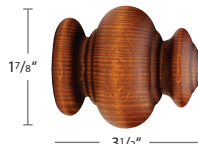

72
Walnut

73
Natural

SEVILLE COLLECTION POLE & BRACKETS

1035SWO-XX
1 3/8" Smooth Wood Pole
Stock Length: 13'

1235CYL-XX
Cylinder Bracket

1235CLA-XX
Classic Open Bracket

1235CEI-XX
Ceiling Bracket

1235IMB-XX
Inside Mount Bracket

FOREST SEVILLE COLLECTION

SEVILLE COLLECTION (CONTINUED)

59 Black Pole with End Cap Finial

70 Hazel Pole with Bola Finial

25 White Pole with Country Finial

SEVILLE COLLECTION FINIALS, RINGS, HOLDBACKS & BATONS

1135WEN-XX
End Cap Finial

1135BOL-XX
Bola Finial

1135ODI-XX
Odiseia Finial

1135COR-XX
Corona Finial

1135COU-XX
Country Finial

1335WRI-XX
1 3/8" Wood Ring
w/ Eyelet

16WHOLD-XX
Wood Holdback

1504-00
Wood Screw
Connector