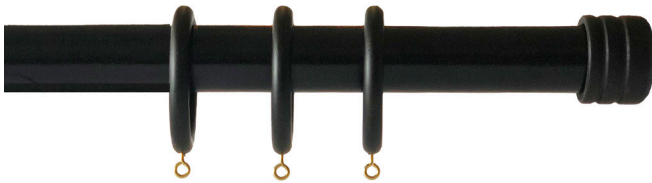

MANUAL
OPERATION

FOREST SEVILLE Collection

1 3/8" Ringed Pole Sets

THE
WORLD
BEHIND
YOUR
DRAPERIES

FOREST SEVILLE COLLECTION

SEVILLE COLLECTION

1 3/8" Wood pole sets made from strong Ayous wood.
Recommended weight is 4 lbs./ft. depending on application.

Scan for more information on
FOREST SEVILLE POLE SETS

SEVILLE COLLECTION FINISHES XX = finish color

00
Unfinished

25
White

58
Stone

59
Black

70
Hazel

71
Honey

72
Walnut

73
Natural

SEVILLE COLLECTION POLE & BRACKETS

1035SWO-XX
1 3/8" Smooth Wood Pole
Stock Length: 13'

1235CYL-XX
Cylinder Bracket

1235CLA-XX
Classic Open Bracket

1235CEI-XX
Ceiling Bracket

1235IMB-XX
Inside Mount Bracket

FOREST SEVILLE COLLECTION

SEVILLE COLLECTION (CONTINUED)

59 Black Pole with End Cap Finial

70 Hazel Pole with Bola Finial

25 White Pole with Country Finial

SEVILLE COLLECTION FINIALS, RINGS, HOLDBACKS & BATONS