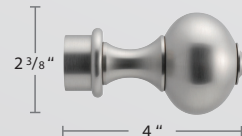

1 1/8" Dresden Corded Traversing System in 29 Satin Nickel

AVAILABLE FINISHES XX = finish color

22
Polished
Chrome

26
Brushed
Gold

29
Satin
Nickel

59
Black

DRESDEN CORDED FINIALS

B124028-XX
End Cap Finial

B690-XX
Pescara Finial

B3362-XX
Alassio Finial

B650-XX
Verona Finial

B610-XX
Napoli Finial

B660-22, 29
Roma Finial

B3389-100
Ardea Finial
B3389/1-XX
Socket for Ardea Finial

DRESDEN CORDED COLLECTION

DRESDEN CORD	COMPONENT	DRESDEN CORD	COMPONENT
•	 <p>B809-28-XX 1 1/8" Aluminum Rail for Cord Draw 19' 7"</p>	•	 <p>Two Piece Connected Snap Carrier w/ Square Base, in plastic sleeve. Use 1 1/4" snap tape 2114-25, 59 black 60% fullness, 2 5/8" OC 2111-25, 59 black, 65 brown, 90 grey 80% fullness, 2 3/8" OC 2112-25, 59 black 100% fullness, 2 1/8" OC 2115-25, 59 black 120% fullness, 1 7/8" OC</p>
•	 <p>B11687-XX Cord Pulley in finished housing Finial optional</p>		
•	 <p>B11686-XX Return Pulley in finished housing Finial optional</p>		
•	 <p>B899-4-00 Rail Connector</p>	•	 <p>52008-25 59 black Slim Line Klick Carrier Allows drapery to hang and conceal track</p>
•	 <p>B11670-XX Single Wall Bracket</p>	•	 <p>52009-25 Ball Bearing Carrier</p>
•	 <p>B11670-120-XX Extended Wall Bracket</p>	•	 <p>52508-25 Overlap R 52509-25 Underlap L 59 black, 90 grey Swivel Foot Multi-Functional Master</p>
•	 <p>B11672-190-XX Double Wall Bracket</p>	•	 <p>52508-25A Overlap R 52509-25A Underlap L 59 black, 90 grey Swivel Foot Multi-Functional Master w/ snaps</p>
•	 <p>B11670-V-XX Adjustable Wall Bracket</p>	•	 <p>52510-25 Cord Connector</p>
•	 <p>B11873-50-XX Ceiling Bracket</p>	•	 <p>9004-25 3.2mm Cord 333.34 yds./roll</p>
•	 <p>B11873-15-XX Ceiling Bracket P: 5/8"</p>	•	 <p>49502-00 Tension Device For child safety</p>
•	 <p>53408-XX 22 chrome, 25 white, 29 satin nickel, 59 black Flush Ceiling Bracket Cannot use finials</p>		