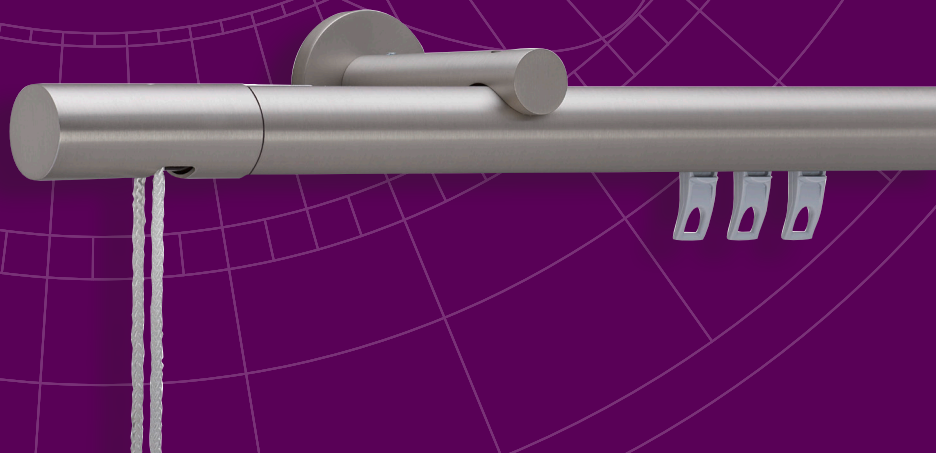

FOREST DRESDEN CORDED Collection

1 1/8" Cord Draw Traversing System

THE
WORLD
BEHIND
YOUR
DRAPERIES

DRESDEN CORDED COLLECTION

DRESDEN 1 1/8" CORDED

- Light duty cord draw system for one- or two-way pinch pleat or ripplefold drapery.

- Wall or ceiling mount. See bracket count below.

Up to 60" = 2 brackets 121-180" = 4 brackets
61-120" = 3 brackets 181-240" = 5 brackets

- Maximum weight is 50 lbs. Not designed to pull heavy weight draperies.

Scan for more information on
FOREST DRESDEN 1 1/8" CORDED

ASSEMBLED SYSTEMS

Include rail, cord pulley in finished housing (Finials are optional and must be ordered separately. See below.), carriers, masters, wall or ceiling brackets and child safety device. Indicate pinch pleat or ripplefold when ordering.

1 1/8" Dresden Corded Traversing System in 29 Satin Nickel

AVAILABLE FINISHES XX = finish color

22
Polished
Chrome

26
Brushed
Gold

29
Satin
Nickel

59
Black

DRESDEN CORDED FINIALS

B124028-XX
End Cap Finial