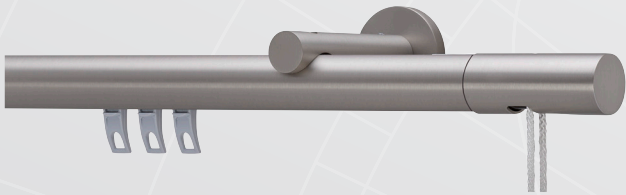

FOREST DRESDEN CORDED Collection

1 1/8" Cord Draw Traversing System

THE
WORLD
BEHIND
YOUR
DRAPERIES

DRESDEN CORDED COLLECTION

DRESDEN 1 1/8" CORDED

- Light duty cord draw system for one- or two-way pinch pleat or ripplefold drapery.

- Wall or ceiling mount. See bracket count below.

Up to 60" = 2 brackets 121-180" = 4 brackets
61-120" = 3 brackets 181-240" = 5 brackets

- Maximum weight is 50 lbs. Not designed to pull heavy weight draperies.

Scan for more information on
FOREST DRESDEN 1 1/8" CORDED

ASSEMBLED SYSTEMS

Include rail, cord pulley in finished housing (Finials are optional and must be ordered separately. See below.), carriers, masters, wall or ceiling brackets and child safety device. Indicate pinch pleat or ripplefold when ordering.

1 1/8" Dresden Corded Traversing System in 29 Satin Nickel

AVAILABLE FINISHES XX = finish color

22
Polished
Chrome

26
Brushed
Gold

29
Satin
Nickel

59
Black

DRESDEN CORDED FINIALS

B124028-XX
End Cap Finial