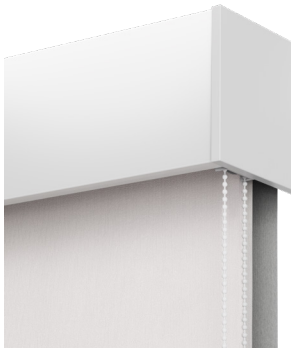

MERCURY COLLECTION ROLLER SHADES

Scan for more information on
FOREST Mercury Double Fascia
Roller Shades

MERCURY DOUBLE FASCIA

- Ideal for double treatment
- Complete blackout possible with side channels
- Heavy duty with quick and easy installation
- 38mm, 42mm and 50mm tube options and a bi-directional clutch

25
White

70
Bronze

90
Silver

CHAIN DRAW ASSEMBLED SYSTEM

Includes stock fabric found at the end of brochure, 38mm tube, roller mechanisms, brackets, bracket covers, counterweights or bottom rails with end caps, and child safety device.

LIGHT FILTERING

Our light filtering collection offers transparent fabric that filters the light in a delicate way. The inspired fabric is available in a range of timeless colors.

Flame retardant - 94 in. wide