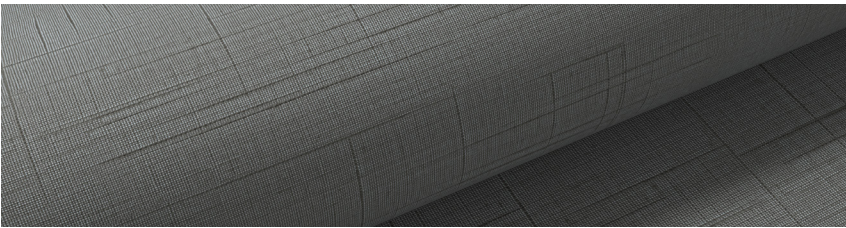

FOREST IN STOCK FABRICS

LIGHT FILTERING

Our light filtering collection offers transparent fabric that filters the light in a delicate way. The inspired fabric is available in a range of timeless colors.

Flame retardant - 94 in. wide

BLACKOUT

Our blackout fabric has a flocked backing which gives the back side of the fabric a soft textile appeal. With this fabric the room is completely darkened.

Flame retardant - 110 in. wide