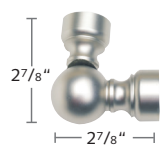

**MANUAL
OPERATION**

FOREST AVEIRO Collection

1 3/16" Stainless Steel Pole Sets with Finials or a French Return

THE
WORLD
BEHIND
YOUR
DRAPERIES

AVEIRO COLLECTION Ringed Pole Sets

AVEIRO COLLECTION

1 3/16" Stainless Steel Pole Sets with Finials or a French Return
Recommended weight is 4 lbs/ft. depending on application.

2230EIR-XX
Extended Irati Closed Wall Bracket &
Support for Extended French Return

2230DIR-XX
Double Irati Closed Wall Bracket &
Support for Double French Return

2230CIR-XX
Irati Closed Ceiling Bracket

2230CYL-XX
Cylinder Wall Bracket

AVEIRO COLLECTION FINIALS, BATON, SPLICE & HOLDBACK

2130END-XX
End Cap Finial

2130ACR-XX
Acrylic Ball Finial

2130CIL-XX
Cilindro Finial

2130INC-XX
Inca Finial

2130POP-XX
Pop Finial

2130PWC-XX
Pop Crystal Finial

2130ROL-XX
Steel Rollenbild Finial

2130ROL-00 Stainless
2130ROL-XXC
Clear Rollenbild Finial

2130VEL-XX
Velate Finial

2330FRI-XX
Flat Ring
with plastic liner

2030SPL-23
Pole Splice

2130SWI-XX
Swivel Corner Connector