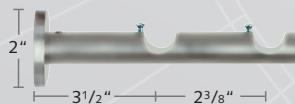

2230FRE-59,88
French Return
Wall Bracket, P: 3 1/2"

2230EFR-59,88
Extended French Return
Wall Bracket, P: 6 1/2"

2230FRA-59,88
Adaptor to make a double
French return
Use with 2230EFR-59, 88

2230IRA-XX
Irati Closed Wall Bracket &
Support for French Return

2230EIR-XX
Extended Irati Closed Wall Bracket &
Support for Extended French Return

2230DIR-XX
Double Irati Closed Wall Bracket &
Support for Double French Return

2230CIR-XX
Irati Closed Ceiling Bracket

2230CYL-XX
Cylinder Wall Bracket

2230DCB-XX
Cylinder Double Wall Bracket
Not for use w/ grommets

2230CYC-XX
Cylinder Ceiling Bracket

2230OIM-XX
Open Inside Mount Bracket

AVEIRO COLLECTION (CONTINUED)

87 Bronze Brilliant Aveiro Pole with French Return