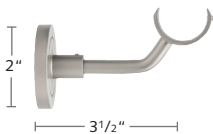

AVEIRO COLLECTION BY-PASS BRACKET & RING

2230BPB-XX
By-Pass Bracket