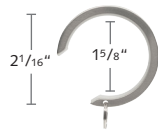

2230EIR-XX
Extended Irati Closed Wall Bracket &
Support for Extended French Return

2230DIR-XX
Double Irati Closed Wall Bracket &
Support for Double French Return

2230CIR-XX
Irati Closed Ceiling Bracket

2230CYL-XX
Cylinder Wall Bracket

2230DCB-XX
Cylinder Double Wall Bracket
Not for use w/ grommets

2230CYC-XX
Cylinder Ceiling Bracket

2230OIM-XX
Open Inside Mount Bracket

AVEIRO COLLECTION (CONTINUED)

87 Bronze Brilliant Aveiro Pole with French Return

16 Stainless Steel Aveiro Pole with Acrylic Ball Finial

16 Stainless Steel Aveiro Pole with Pop Crystal Finial

AVEIRO COLLECTION BY-PASS BRACKET & RING

2230BPB-XX
By-Pass Bracket

2330BPR-XX
By-Pass Ring
with plastic liner

AVEIRO COLLECTION FINIALS, BATON, SPLICE & HOLDBACK

2130END-XX
End Cap Finial

2130ACR-XX
Acrylic Ball Finial

2130CIL-XX
Cilindro Finial

2130INC-XX
Inca Finial

2130POP-XX
Pop Finial

2130PWC-XX
Pop Crystal Finial