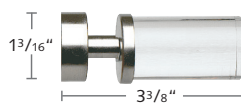

AVEIRO COLLECTION FINIALS, BATON, SPLICE & HOLDBACK

2130END-XX
End Cap Finial

2130ACR-XX
Acrylic Ball Finial

2130CIL-XX
Cilindro Finial

2130INC-XX
Inca Finial

2130POP-XX
Pop Finial

2130PWC-XX
Pop Crystal Finial

2130ROL-XX
Steel Rollenbild Finial

2130ROL-00 Stainless
2130ROL-XXC
Clear Rollenbild Finial

2130VEL-XX
Velate Finial

2330FRI-XX
Flat Ring
with plastic liner

2030SPL-23
Pole Splice

2130SWI-XX
Swivel Corner Connector