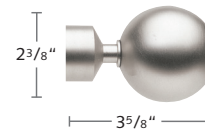

AVEIRO COLLECTION FINIALS, BATON, SPLICE & HOLDBACK

2130END-XX
End Cap Finial

2130ACR-XX
Acrylic Ball Finial

2130CIL-XX
Cilindro Finial

2130INC-XX
Inca Finial

2130POP-XX
Pop Finial

2130PWC-XX
Pop Crystal Finial

2130ROL-XX
Steel Rollenbild Finial

2130ROL-00 Stainless
2130ROL-XXC
Clear Rollenbild Finial

2130VEL-XX
Velate Finial

2330FRI-XX
Flat Ring
with plastic liner

2030SPL-23
Pole Splice

2130SWI-XX
Swivel Corner Connector