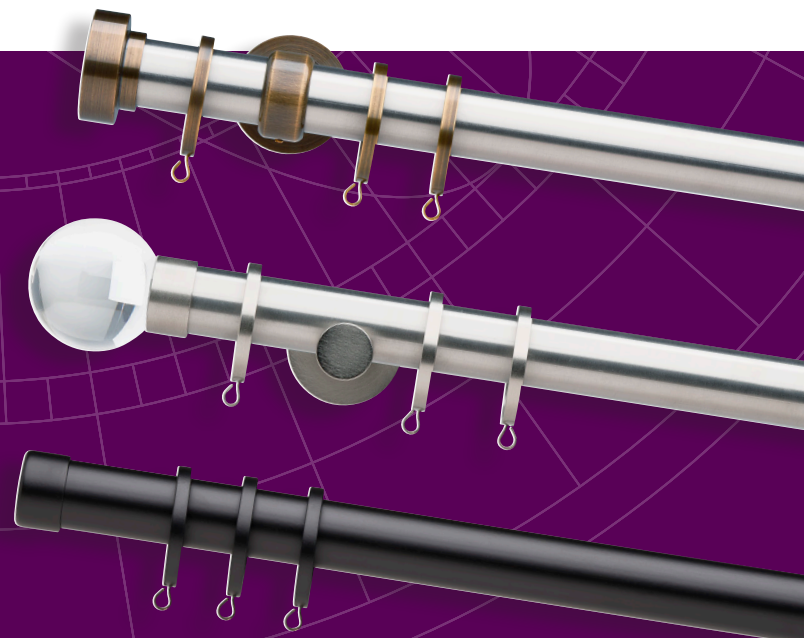

**MANUAL
OPERATION**

FOREST AVEIRO Collection

1 3/16" Stainless Steel Pole Sets with Finials or a French Return

THE
WORLD
BEHIND
YOUR
DRAPERIES

AVEIRO COLLECTION Ringed Pole Sets

AVEIRO COLLECTION

1 3/16" Stainless Steel Pole Sets with Finials or a French Return
Recommended weight is 4 lbs/ft. depending on application.

Scan for more information on
FOREST AVEIRO POLE SETS

AVEIRO FINISHES XX = finish color

16
Stainless Steel
19'

25
Shiny White
19'

59
Matte Black
16'

87
Bronze Brilliant
16'

88
Shiny Black
19'

2030SMP-XX
1 3/16" Steel Pole

2230FRE-59,88
French Return
Wall Bracket, P: 3 1/2"

2230EFR-59,88
Extended French Return
Wall Bracket, P: 6 1/2"

2230FRA-59,88
Adaptor to make a double
French return
Use with 2230EFR-59, 88

2230IRA-XX
Irati Closed Wall Bracket &
Support for French Return