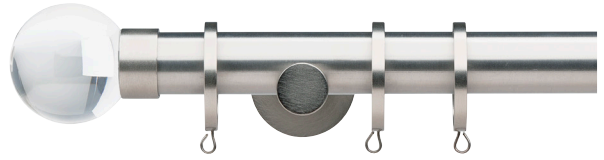

**MANUAL
OPERATION**

FOREST AVEIRO Collection

1 3/16" Stainless Steel Pole Sets with Finials or a French Return

THE
WORLD
BEHIND
YOUR
DRAPERIES

AVEIRO COLLECTION Ringed Pole Sets

AVEIRO COLLECTION

1 3/16" Stainless Steel Pole Sets with Finials or a French Return
Recommended weight is 4 lbs/ft. depending on application.

2230EIR-XX
Extended Irati Closed Wall Bracket &
Support for Extended French Return

2230DIR-XX
Double Irati Closed Wall Bracket &
Support for Double French Return

2230CIR-XX
Irati Closed Ceiling Bracket

2230CYL-XX
Cylinder Wall Bracket

2230DCB-XX
Cylinder Double Wall Bracket
Not for use w/ grommets

2230CYC-XX
Cylinder Ceiling Bracket

2230OIM-XX
Open Inside Mount Bracket

AVEIRO COLLECTION (CONTINUED)

87 Bronze Brilliant Aveiro Pole with French Return

16 Stainless Steel Aveiro Pole with Acrylic Ball Finial

16 Stainless Steel Aveiro Pole with Pop Crystal Finial

AVEIRO COLLECTION BY-PASS BRACKET & RING

2230BPB-XX
By-Pass Bracket

2330BPR-XX
By-Pass Ring
with plastic liner