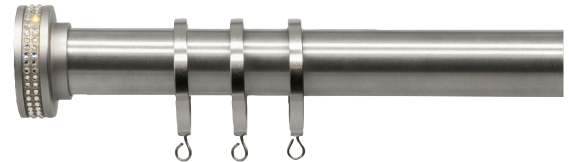

16 Stainless Steel Aveiro Pole with Pop Crystal Finial

AVEIRO COLLECTION BY-PASS BRACKET & RING

AVEIRO COLLECTION FINIALS, BATON, SPLICE & HOLDBACK