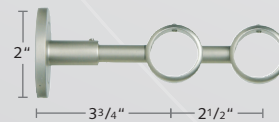

**MANUAL
OPERATION**

FOREST AVEIRO Collection

1 3/16" Stainless Steel Pole Sets with Finials or a French Return

THE
WORLD
BEHIND
YOUR
DRAPERIES

AVEIRO COLLECTION Ringed Pole Sets

AVEIRO COLLECTION

1 3/16" Stainless Steel Pole Sets with Finials or a French Return
Recommended weight is 4 lbs/ft. depending on application.

2230FRE-59,88
French Return
Wall Bracket, P: 3 1/2"

2230EFR-59,88
Extended French Return
Wall Bracket, P: 6 1/2"

2230FRA-59,88
Adaptor to make a double
French return
Use with 2230EFR-59, 88

2230IRA-XX
Irati Closed Wall Bracket &
Support for French Return

2230EIR-XX
Extended Irati Closed Wall Bracket &
Support for Extended French Return

2230DIR-XX
Double Irati Closed Wall Bracket &
Support for Double French Return

2230CIR-XX
Irati Closed Ceiling Bracket

2230CYL-XX
Cylinder Wall Bracket