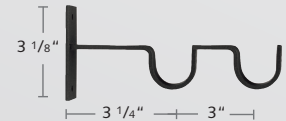

2230DYO-XX
1 3/16" York Double Open Bracket