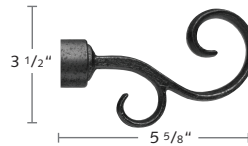

35 Grey Copper Porto Pole with York Open Bracket and Caracola Finial

59 Black Porto Pole with Ball Finial and York Closed Bracket

1 3/16" PORTO COLLECTION FINIALS & BATON

2130IEN-XX
1 3/16" End Cap Finial

2130BAL-XX
1 3/16" Ball Finial

2130BOL-XX
1 3/16" Bola Finial

2130EVE-XX
1 3/16" Everest Finial

2130BER-XX
1 3/16" Berry Finial

2130CAR-XX
1 3/16" Caracola Finial

2130TRO-XX
1 3/16" Troia Finial

2130MAR-XX
1 3/16" Marte Finial

2330IRI-XX
1 3/16" Smooth Ring
w/ Plastic Insert

2330FRI-XX
1 3/16" Flat Ring
w/ Plastic Insert

2030SPL-23
Pole Splice

2130SWI-XX
1 3/16" Swivel Corner
Connector

29IWAND-XX
Iron Control Baton
Length: 40"
See all batons at the end
of brochure