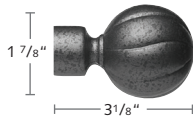

2020SIR-XX
3/4" Wrought Iron Pole, 13'

2220CEI-XX
3/4" Ceiling Bracket

2220YOR-XX
3/4" York Single Open Bracket

2220DYO-XX
3/4" York Double Open Bracket

2220CYR-XX
3/4" York Wall/Ceiling Closed Bracket

2220DCY-XX
3/4" York Double Wall Closed Bracket

38 Rust Porto Pole with Berry Finial

40 Graphite Rust Porto Pole with Troia Finial

3/4" PORTO COLLECTION FINIALS, BATON & SPLICE

2120IEN-XX
3/4" End Cap Finial

2120BOL-XX
3/4" Bola Finial

2120EVE-XX
3/4" Everest Finial

2120BER-XX
3/4" Berry Finial

2120CAR-XX
3/4" Caracola Finial

2120TRO-XX
3/4" Troia Finial

2120MAR-XX
3/4" Marte Finial

29IWAND-XX
Iron Baton 40"
See all batons at the end of brochure

2020SPL-23
Pole Splice