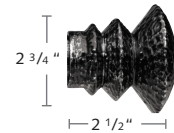

2230ILA-XX
1 3/16" Inside Mount Bracket

2230FRT-59
1 3/16" French Return Bracket
P: 3 3/8"

PORTO 1 3/16" COLLECTION (CONTINUED)

33 Black Silver Porto Pole with French Return Bracket

37 Sand Gold Porto Pole with Troia Finial and York Closed Bracket

35 Grey Copper Porto Pole with York Open Bracket and Caracola Finial

59 Black Porto Pole with Ball Finial and York Closed Bracket

1 3/16" PORTO COLLECTION FINIALS & BATON

2130IEN-XX
1 3/16" End Cap Finial

2130BAL-XX
1 3/16" Ball Finial

2130BOL-XX
1 3/16" Bola Finial

2130EVE-XX
1 3/16" Everest Finial

2130BER-XX
1 3/16" Berry Finial

2130CAR-XX
1 3/16" Caracola Finial

2130TRO-XX
1 3/16" Troia Finial

2130MAR-XX
1 3/16" Marte Finial

2330IRI-XX
1 3/16" Smooth Ring
w/ Plastic Insert

2330FRI-XX
1 3/16" Flat Ring
w/ Plastic Insert

2030SPL-23
Pole Splice

2130SWI-XX
1 3/16" Swivel Corner
Connector

29IWAND-XX
Iron Control Baton
Length: 40"
See all batons at the end
of brochure