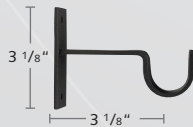

2020SIR-XX
3/4" Wrought Iron Pole, 13'

2220CEI-XX
3/4" Ceiling Bracket

2220YOR-XX
3/4" York Single Open Bracket

2220DYO-XX
3/4" York Double Open Bracket

2220CYR-XX
3/4" York Wall/Ceiling Closed Bracket

2220DCY-XX
3/4" York Double Wall Closed Bracket