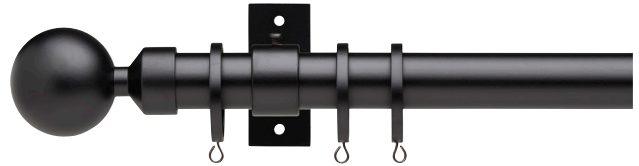

AVAILABLE FINISHES XX = finish color

33
Black Silver

35
Grey Copper

37
Sand Gold

38
Rust

40
Graphite Rust

59
Black

2030SIR-XX
1 3/16" Wrought Iron Pole, 13'

2230ILA-XX
1 3/16" Inside Mount Bracket

2230FRT-59
1 3/16" French Return Bracket
P: 3 3/8"

PORTO 1 3/16" COLLECTION (CONTINUED)

33 Black Silver Porto Pole with French Return Bracket

37 Sand Gold Porto Pole with Troia Finial and York Closed Bracket

35 Grey Copper Porto Pole with York Open Bracket and Caracola Finial

59 Black Porto Pole with Ball Finial and York Closed Bracket

1 3/16" PORTO COLLECTION FINIALS & BATON

2130IEN-XX
1 3/16" End Cap Finial