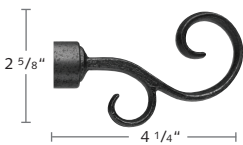

2020SIR-XX
3/4" Wrought Iron Pole, 13'

2220CEI-XX
3/4" Ceiling Bracket

2220YOR-XX
3/4" York Single Open Bracket

2220DYO-XX
3/4" York Double Open Bracket

2220CYR-XX
3/4" York Wall/Ceiling Closed Bracket

2220DCY-XX
3/4" York Double Wall Closed Bracket

38 Rust Porto Pole with Berry Finial

40 Graphite Rust Porto Pole with Troia Finial

3/4" PORTO COLLECTION FINIALS, BATON & SPLICE

2120IEN-XX
3/4" End Cap Finial

2120BOL-XX
3/4" Bola Finial

2120EVE-XX
3/4" Everest Finial

2120BER-XX
3/4" Berry Finial

2120CAR-XX
3/4" Caracola Finial

2120TRO-XX
3/4" Troia Finial

2120MAR-XX
3/4" Marte Finial

29IWAND-XX
Iron Baton 40"
See all batons at the end of brochure

2020SPL-23
Pole Splice