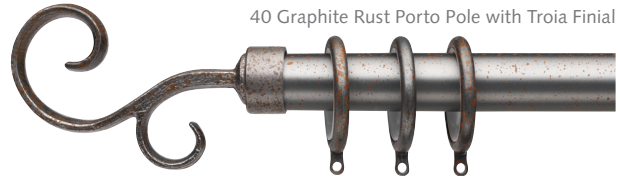

40 Graphite Rust Porto Pole with Troia Finial

3/4" PORTO COLLECTION FINIALS, BATON & SPLICE