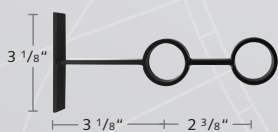

2020SIR-XX
3/4" Wrought Iron Pole, 13'

2220CEI-XX
3/4" Ceiling Bracket

2220YOR-XX
3/4" York Single Open Bracket

2220DYO-XX
3/4" York Double Open Bracket

2220CYR-XX
3/4" York Wall/Ceiling Closed Bracket

2220DCY-XX
3/4" York Double Wall Closed Bracket