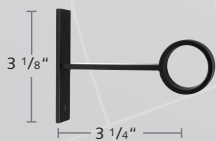

2230CYR-XX
1 3/16" York Single Closed Bracket