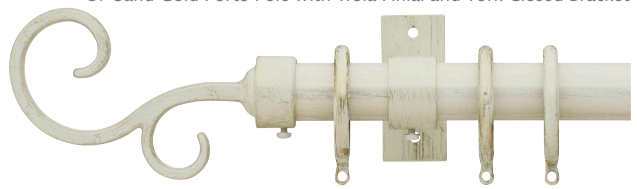

2230CEI-XX
1 3/16" Ceiling Bracket

2230YOR-XX
1 3/16" York Single Open Bracket

2230DYO-XX
1 3/16" York Double Open Bracket

2230CYR-XX
1 3/16" York Single Closed Bracket

2230DCY-XX
1 3/16" York Double Closed Bracket

2230ILA-XX
1 3/16" Inside Mount Bracket

2230FRT-59
1 3/16" French Return Bracket
P: 3 3/8"

PORTO 1 3/16" COLLECTION (CONTINUED)

33 Black Silver Porto Pole with French Return Bracket

37 Sand Gold Porto Pole with Troia Finial and York Closed Bracket

35 Grey Copper Porto Pole with York Open Bracket and Caracola Finial

59 Black Porto Pole with Ball Finial and York Closed Bracket

1 3/16" PORTO COLLECTION FINIALS & BATON

2130IEN-XX
1 3/16" End Cap Finial