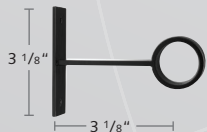

2020SIR-XX
3/4" Wrought Iron Pole, 13'

2220CEI-XX
3/4" Ceiling Bracket

2220YOR-XX
3/4" York Single Open Bracket

2220DYO-XX
3/4" York Double Open Bracket

2220CYR-XX
3/4" York Wall/Ceiling Closed Bracket

2220DCY-XX
3/4" York Double Wall Closed Bracket