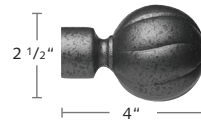

2230ILA-XX
1 3/16" Inside Mount Bracket

2230FRT-59
1 3/16" French Return Bracket
P: 3 3/8"

PORTO 1 3/16" COLLECTION (CONTINUED)

33 Black Silver Porto Pole with French Return Bracket

37 Sand Gold Porto Pole with Troia Finial and York Closed Bracket

35 Grey Copper Porto Pole with York Open Bracket and Caracola Finial

59 Black Porto Pole with Ball Finial and York Closed Bracket

1 3/16" PORTO COLLECTION FINIALS & BATON

2130IEN-XX
1 3/16" End Cap Finial

2130BAL-XX
1 3/16" Ball Finial

2130BOL-XX
1 3/16" Bola Finial

2130EVE-XX
1 3/16" Everest Finial

2130BER-XX
1 3/16" Berry Finial

2130CAR-XX
1 3/16" Caracola Finial

2130TRO-XX
1 3/16" Troia Finial

2130MAR-XX
1 3/16" Marte Finial

2330IRI-XX
1 3/16" Smooth Ring
w/ Plastic Insert

2330FRI-XX
1 3/16" Flat Ring
w/ Plastic Insert

2030SPL-23
Pole Splice

2130SWI-XX
1 3/16" Swivel Corner
Connector

29IWAND-XX
Iron Control Baton
Length: 40"
See all batons at the end
of brochure