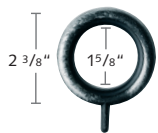

35 Grey Copper Porto Pole with York Open Bracket and Caracola Finial

59 Black Porto Pole with Ball Finial and York Closed Bracket

1 3/16" PORTO COLLECTION FINIALS & BATON

2130IEN-XX
1 3/16" End Cap Finial

2130BAL-XX
1 3/16" Ball Finial

2130BOL-XX
1 3/16" Bola Finial

2130EVE-XX
1 3/16" Everest Finial

2130BER-XX
1 3/16" Berry Finial

2130CAR-XX
1 3/16" Caracola Finial

2130TRO-XX
1 3/16" Troia Finial

2130MAR-XX
1 3/16" Marte Finial

2330IRI-XX
1 3/16" Smooth Ring
w/ Plastic Insert

2330FRI-XX
1 3/16" Flat Ring
w/ Plastic Insert

2030SPL-23
Pole Splice

2130SWI-XX
1 3/16" Swivel Corner
Connector

29IWAND-XX
Iron Control Baton
Length: 40"
See all batons at the end
of brochure