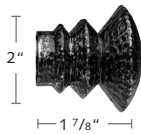

2020SIR-XX
3/4" Wrought Iron Pole, 13'

2220CEI-XX
3/4" Ceiling Bracket

2220YOR-XX
3/4" York Single Open Bracket

2220DYO-XX
3/4" York Double Open Bracket

2220CYR-XX
3/4" York Wall/Ceiling Closed Bracket

2220DCY-XX
3/4" York Double Wall Closed Bracket

38 Rust Porto Pole with Berry Finial

40 Graphite Rust Porto Pole with Troia Finial

3/4" PORTO COLLECTION FINIALS, BATON & SPLICE

2120IEN-XX
3/4" End Cap Finial

2120BOL-XX
3/4" Bola Finial

2120EVE-XX
3/4" Everest Finial

2120BER-XX
3/4" Berry Finial

2120CAR-XX
3/4" Caracola Finial

2120TRO-XX
3/4" Troia Finial

2120MAR-XX
3/4" Marte Finial

29IWAND-XX
Iron Baton 40"
See all batons at the end of brochure

2020SPL-23
Pole Splice