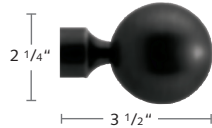

35 Grey Copper Porto Pole with York Open Bracket and Caracola Finial

59 Black Porto Pole with Ball Finial and York Closed Bracket

1 3/16" PORTO COLLECTION FINIALS & BATON

2130IEN-XX
1 3/16" End Cap Finial

2330IRI-XX
1 3/16" Smooth Ring
w/ Plastic Insert

2330FRI-XX
1 3/16" Flat Ring
w/ Plastic Insert

2030SPL-23
Pole Splice

2130SWI-XX
1 3/16" Swivel Corner
Connector

29IWAND-XX
Iron Control Baton
Length: 40"
See all batons at the end
of brochure