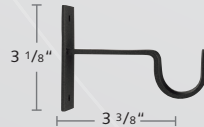

2120SWI-XX
3/4" Swivel Corner Connector

1 3/16" PORTO COLLECTION Ringed Pole Sets

PORTO 1 3/16" COLLECTION

1 3/16" Wrought Iron Pole Sets
Recommended weight is 4 lbs./ft. depending on application.

Scan for more information on
FOREST PORTO POLE SETS

AVAILABLE FINISHES XX = finish color

33
Black Silver

35
Grey Copper

37
Sand Gold

38
Rust

40
Graphite Rust

59
Black

2030SIR-XX
1 3/16" Wrought Iron Pole, 13'

2230CEI-XX
1 3/16" Ceiling Bracket

2230YOR-XX
1 3/16" York Single Open Bracket

2230DYO-XX
1 3/16" York Double Open Bracket

2230CYR-XX
1 3/16" York Single Closed Bracket

2230DCY-XX
1 3/16" York Double Closed Bracket