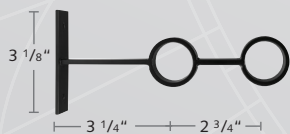

2230CEI-XX
1 3/16" Ceiling Bracket

2230YOR-XX
1 3/16" York Single Open Bracket

2230DYO-XX
1 3/16" York Double Open Bracket

2230CYR-XX
1 3/16" York Single Closed Bracket

2230DCY-XX
1 3/16" York Double Closed Bracket