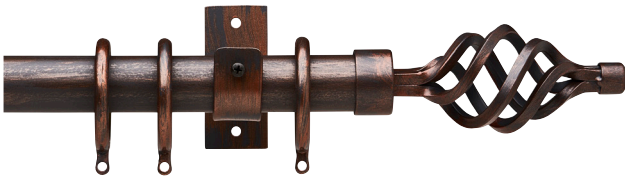

2230CEI-XX
1 3/16" Ceiling Bracket

2230YOR-XX
1 3/16" York Single Open Bracket

2230DYO-XX
1 3/16" York Double Open Bracket

2230CYR-XX
1 3/16" York Single Closed Bracket

2230DCY-XX
1 3/16" York Double Closed Bracket

2230ILA-XX
1 3/16" Inside Mount Bracket

2230FRT-59
1 3/16" French Return Bracket
P: 3 3/8"

PORTO 1 3/16" COLLECTION (CONTINUED)

33 Black Silver Porto Pole with French Return Bracket

37 Sand Gold Porto Pole with Troia Finial and York Closed Bracket

35 Grey Copper Porto Pole with York Open Bracket and Caracola Finial

59 Black Porto Pole with Ball Finial and York Closed Bracket

1 3/16" PORTO COLLECTION FINIALS & BATON

2130IEN-XX
1 3/16" End Cap Finial