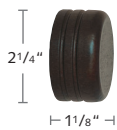

73
Natural

CORDOBA COLLECTION POLES & BRACKETS

1051SWO-XX
2" Smooth
Stock Length: 14'

1051RWO-XX
2" Reeded
Stock Length: 14'
Not available in 45, 58

1251WBR-XX
Wood Bracket

1251EUR-XX
Euro Wood Bracket

1251WIM-XX
Open Inside Mount Bracket

CORDOBA COLLECTION Ringed Pole Sets

CORDOBA COLLECTION (CONTINUED)

71 Honey Smooth Pole with Zenith Finial

58 Stone Smooth Pole with Ringed Ball Finial

72 Walnut Reeded Pole with Odiseia Finial

CORDOBA COLLECTION FINIALS, RING, HOLDBACKS & BATONS

1151WEN-XX
End Cap Finial

1151SMO-XX
Smooth Ball Finial
Not available in 45, 58

1151RIN-XX
Ringed Ball Finial

1151FLU-XX
Fluted Ball Finial
Not available in 45, 58

1151ODI-XX
Odiseia Finial
Not available in 45, 58