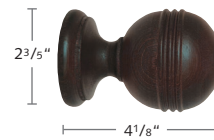

73
Natural

CORDOBA COLLECTION POLES & BRACKETS

1051SWO-XX
2" Smooth
Stock Length: 14'

1051RWO-XX
2" Reeded
Stock Length: 14'
Not available in 45, 58

1251WBR-XX
Wood Bracket

1251EUR-XX
Euro Wood Bracket

1251WIM-XX
Open Inside Mount Bracket

CORDOBA COLLECTION Ringed Pole Sets

CORDOBA COLLECTION (CONTINUED)

71 Honey Smooth Pole with Zenith Finial

58 Stone Smooth Pole with Ringed Ball Finial

72 Walnut Reeded Pole with Odiseia Finial

CORDOBA COLLECTION FINIALS, RING, HOLDBACKS & BATONS

1151WEN-XX
End Cap Finial

1151SMO-XX
Smooth Ball Finial
Not available in 45, 58

1151RIN-XX
Ringed Ball Finial

1151FLU-XX
Fluted Ball Finial
Not available in 45, 58

1151ODI-XX
Odiseia Finial
Not available in 45, 58