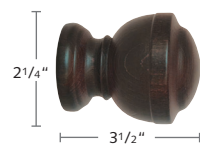

73
Natural

CORDOBA COLLECTION POLES & BRACKETS

1051SWO-XX
2" Smooth
Stock Length: 14'

1051RWO-XX
2" Reeded
Stock Length: 14'
Not available in 45, 58

1251WBR-XX
Wood Bracket

1251EUR-XX
Euro Wood Bracket

1251WIM-XX
Open Inside Mount Bracket

1151WEN-XX
End Cap Finial

1151SMO-XX
Smooth Ball Finial
Not available in 45, 58

1151RIN-XX
Ringed Ball Finial

1151FLU-XX
Fluted Ball Finial
Not available in 45, 58

1151ODI-XX
Odiseia Finial
Not available in 45, 58

1151CAL-XX
Calice Finial
Not available in 45, 58

1151ZEN-XX
Zenith Finial
Not available in 45, 58

1351WRI-XX
2" Wood Ring w/ Eyelet

16WHOLD-XX
Wood Holdback

1504-00
Wood Screw Connector

19WWAND-XX
40" Wood Baton
See all batons at the end of the brochure