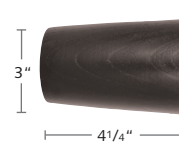

73
Natural

CORDOBA COLLECTION POLES & BRACKETS

1051SWO-XX
2" Smooth
Stock Length: 14'

1051RWO-XX
2" Reeded
Stock Length: 14'
Not available in 45, 58

1251WBR-XX
Wood Bracket

1251EUR-XX
Euro Wood Bracket

1251WIM-XX
Open Inside Mount Bracket

1151WEN-XX
End Cap Finial

1151SMO-XX
Smooth Ball Finial
Not available in 45, 58

1151RIN-XX
Ringed Ball Finial

1151FLU-XX
Fluted Ball Finial
Not available in 45, 58

1151ODI-XX
Odiseia Finial
Not available in 45, 58

1151CAL-XX
Calice Finial
Not available in 45, 58

1151ZEN-XX
Zenith Finial
Not available in 45, 58

1351WRI-XX
2" Wood Ring w/ Eyelet

16WHOLD-XX
Wood Holdback

1504-00
Wood Screw Connector

19WWAND-XX
40" Wood Baton
See all batons at the end of the brochure