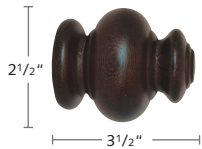

73
Natural

CORDOBA COLLECTION POLES & BRACKETS

1051SWO-XX
2" Smooth
Stock Length: 14'

1051RWO-XX
2" Reeded
Stock Length: 14'
Not available in 45, 58

1251WBR-XX
Wood Bracket

1251EUR-XX
Euro Wood Bracket

1251WIM-XX
Open Inside Mount Bracket

CORDOBA COLLECTION Ringed Pole Sets

CORDOBA COLLECTION (CONTINUED)

71 Honey Smooth Pole with Zenith Finial

58 Stone Smooth Pole with Ringed Ball Finial

72 Walnut Reeded Pole with Odiseia Finial

CORDOBA COLLECTION FINIALS, RING, HOLDBACKS & BATONS

1151WEN-XX
End Cap Finial

1151SMO-XX
Smooth Ball Finial
Not available in 45, 58

1151RIN-XX
Ringed Ball Finial

1151FLU-XX
Fluted Ball Finial
Not available in 45, 58

1151ODI-XX
Odiseia Finial
Not available in 45, 58

1151CAL-XX
Calice Finial
Not available in 45, 58

1151ZEN-XX
Zenith Finial
Not available in 45, 58

1351WRI-XX
2" Wood Ring w/ Eyelet

16WHOLD-XX
Wood Holdback

1504-00
Wood Screw Connector

19WWAND-XX
40" Wood Baton
See all batons at the end of the brochure