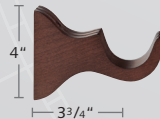

73
Natural

CORDOBA COLLECTION POLES & BRACKETS

1051SWO-XX
2" Smooth
Stock Length: 14'

1051RWO-XX
2" Reeded
Stock Length: 14'
Not available in 45, 58

1251WBR-XX
Wood Bracket

1251EUR-XX
Euro Wood Bracket

1251WIM-XX
Open Inside Mount Bracket