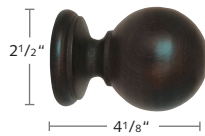

73
Natural

CORDOBA COLLECTION POLES & BRACKETS

1051SWO-XX
2" Smooth
Stock Length: 14'

1051RWO-XX
2" Reeded
Stock Length: 14'
Not available in 45, 58

1251WBR-XX
Wood Bracket

1251EUR-XX
Euro Wood Bracket

1251WIM-XX
Open Inside Mount Bracket

CORDOBA COLLECTION Ringed Pole Sets

CORDOBA COLLECTION (CONTINUED)

71 Honey Smooth Pole with Zenith Finial

58 Stone Smooth Pole with Ringed Ball Finial

72 Walnut Reeded Pole with Odiseia Finial

CORDOBA COLLECTION FINIALS, RING, HOLDBACKS & BATONS

1151WEN-XX
End Cap Finial

1151SMO-XX
Smooth Ball Finial
Not available in 45, 58

1151RIN-XX
Ringed Ball Finial

1151FLU-XX
Fluted Ball Finial
Not available in 45, 58

1151ODI-XX
Odiseia Finial
Not available in 45, 58