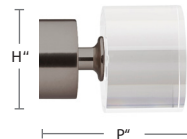

1135BEV-5X
1 3/8" Bevel Finial
H: 2 5/8" P: 1 5/8"
1145BEV-5X
1 3/4" Bevel Finial
H: 2 1/4" P: 2"

1135GRO-5X
1 3/8" Grooved Finial
H: 2 3/4" P: 3 5/8"
1145GRO-5X
1 3/4" Grooved Finial
H: 3 1/4" P: 3 3/4"

1135OVA-5X
1 3/8" Oval Ball Finial
H: 3 1/4" P: 3 1/4"
1145OVA-5X
1 3/4" Oval Ball Finial
H: 3 1/2" P: 3 3/8"

3035END-XX
1 3/8" End Cap Finial
H: 1 3/4" P: 1"
3045END-XX
1 3/4" End Cap Finial
H: 2" P: 1 1/8"

3035BAL-XX
1 3/8" Sphere Finial
H: 2 3/8" P: 3 7/8"
3045BAL-XX
1 3/4" Sphere Finial
H: 3" P: 4 3/4"

3035CIL-XX
1 3/8" Cylinder Finial
H: 1 3/4" P: 4 1/4"
3045CIL-XX
1 3/4" Cylinder Finial
H: 2 1/4" P: 5 1/8"