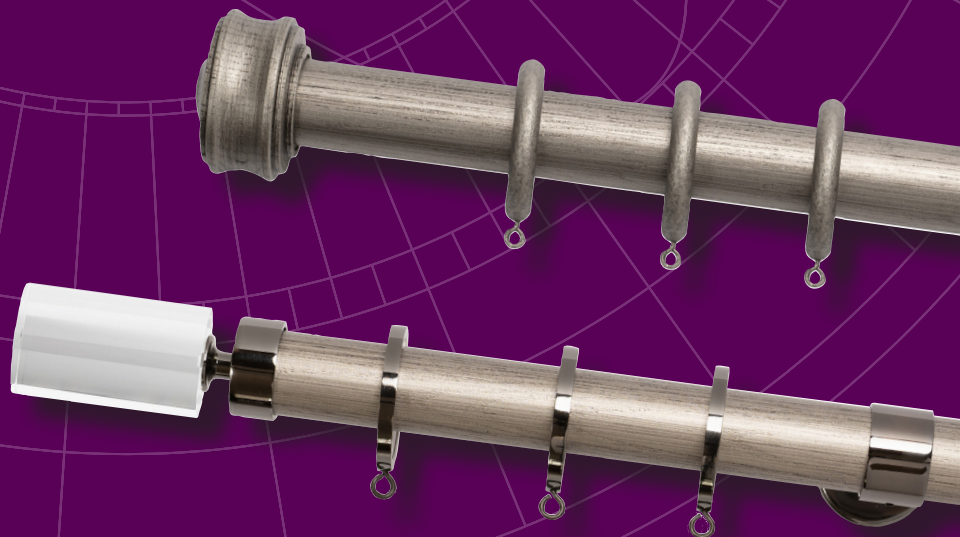

MANUAL
OPERATION

FOREST LONDON Collection

1 3/8" & 1 3/4" Wood Ringed Pole Sets

THE WORLD
BEHIND
YOUR
DRAPERIES

LONDON COLLECTION Ringed Pole Sets

LONDON COLLECTION

1 3/8" + 1 3/4" Wood pole sets with wood, metal and acrylic components. Recommended weight is 4 lbs./ft. depending on application.

LONDON COLLECTION FINISHES XX = finish color

WOOD POLE & COMPONENTS FINISHES

50
Oil Rubbed
Bronze

51
Antique
Gold

52
Burnished
Gold

53
Dark
Pewter

54
Distressed
Ivory

METAL COMPONENT FINISHES

22
Polished
Chrome

23
Polished
Brass

29
Satin
Nickel

89
Graphite

LONDON COLLECTION COMPONENTS

1035SWO-5X
1 3/8" Pole, 10'
1045SWO-5X
1 3/4" Pole, 10'

1235WBR-5X
1 3/8" Wall Bracket
H: 3 3/8" P: 3 3/4"
1245WBR-5X
1 3/4" Wall Bracket
H: 3 3/8" P: 3 3/4"