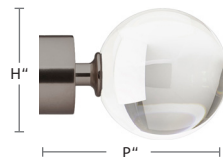

1135BEV-5X
1 3/8" Bevel Finial
H: 2 5/8" P: 1 5/8"
1145BEV-5X
1 3/4" Bevel Finial
H: 2 1/4" P: 2"

1135GRO-5X
1 3/8" Grooved Finial
H: 2 3/4" P: 3 5/8"
1145GRO-5X
1 3/4" Grooved Finial
H: 3 1/4" P: 3 3/4"

1135OVA-5X
1 3/8" Oval Ball Finial
H: 3 1/4" P: 3 1/4"
1145OVA-5X
1 3/4" Oval Ball Finial
H: 3 1/2" P: 3 3/8"

3035END-XX
1 3/8" End Cap Finial
H: 1 3/4" P: 1"
3045END-XX
1 3/4" End Cap Finial
H: 2" P: 1 1/8"

3035BAL-XX
1 3/8" Sphere Finial
H: 2 3/8" P: 3 7/8"
3045BAL-XX
1 3/4" Sphere Finial
H: 3" P: 4 3/4"

3035CIL-XX
1 3/8" Cylinder Finial
H: 1 3/4" P: 4 1/4"
3045CIL-XX
1 3/4" Cylinder Finial
H: 2 1/4" P: 5 1/8"