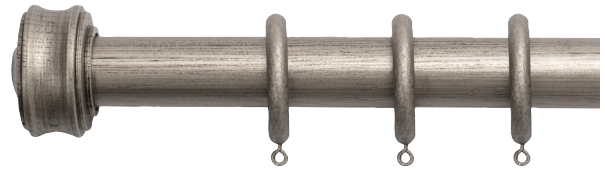

LONDON COLLECTION FINISHES XX = finish color

WOOD POLE & COMPONENTS FINISHES

50
Oil Rubbed
Bronze

51
Antique
Gold

52
Burnished
Gold

53
Dark
Pewter

54
Distressed
Ivory

METAL COMPONENT FINISHES

22
Polished
Chrome

23
Polished
Brass

29
Satin
Nickel

89
Graphite

LONDON COLLECTION COMPONENTS

1035SWO-5X
1 3/8" Pole, 10'
1045SWO-5X
1 3/4" Pole, 10'

1235WBR-5X
1 3/8" Wall Bracket
H: 3 3/8" P: 3 3/4"
1245WBR-5X
1 3/4" Wall Bracket
H: 3 3/8" P: 3 3/4"

1235WBE-5X
1 3/8" Extended Wall Bracket
H: 3 3/8" P: 6 5/8"
1245WBE-5X
1 3/4" Extended Wall Bracket
H: 3 3/8" P: 6 3/4"

1235IMB-5X
1 3/8" Inside Mount Bracket
H: 2 1/2" P: 7/8"
1245IMB-5X
1 3/4" Inside Mount Bracket
H: 2 1/2" P: 7/8"

1335WRI-5X
1 3/8" Wood Ring
O: 2 1/2" I: 1 3/4"
1345WRI-5X
1 3/4" Wood Ring
O: 3" I: 2 1/4"

LONDON COLLECTION Ringed Pole Sets

LONDON COLLECTION (CONTINUED)

50 Oil Rubbed Bronze Pole with 23 Polished Brass French Return and Rings