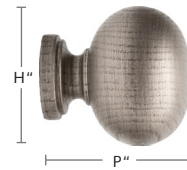

LONDON COLLECTION FINISHES XX = finish color

WOOD POLE & COMPONENTS FINISHES

50
Oil Rubbed
Bronze

51
Antique
Gold

52
Burnished
Gold

53
Dark
Pewter

54
Distressed
Ivory

METAL COMPONENT FINISHES

1335WRI-5X
1 3/8" Wood Ring
O: 2 1/2" I: 1 3/4"
1345WRI-5X
1 3/4" Wood Ring
O: 3" I: 2 1/4"

LONDON COLLECTION Ringed Pole Sets

LONDON COLLECTION (CONTINUED)

50 Oil Rubbed Bronze Pole with 23 Polished Brass French Return and Rings

53 Dark Pewter Pole with Bevel Finial and Rings

53 Dark Pewter Pole with 89 Graphite Cylinder Finial and Rings

LONDON COLLECTION COMPONENTS

1135MOD-5X
1 3/8" Modern End Cap
H: 1 5/8" P: 1"
1145MOD-5X
1 3/4" Modern End Cap
H: 2" P: 1"

1135BEV-5X
1 3/8" Bevel Finial
H: 2 5/8" P: 1 5/8"
1145BEV-5X
1 3/4" Bevel Finial
H: 2 1/4" P: 2"

1135GRO-5X
1 3/8" Grooved Finial
H: 2 3/4" P: 3 5/8"
1145GRO-5X
1 3/4" Grooved Finial
H: 3 1/4" P: 3 3/4"