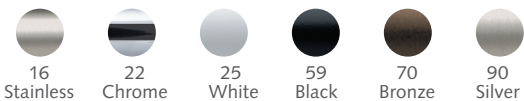

CHAIN
CONTROL

SPRING
CONTROL

MOTOR
CONTROL

MERCURY DIRECT MOUNT Roller Shades

MERCURY DIRECT MOUNT Cord Draw
MERCURY DIRECT MOUNT Spring Operated
MERCURY DIRECT MOUNT Motorized

THE WORLD
BEHIND
YOUR
DRAPERIES

MERCURY COLLECTION ROLLER SHADES

Scan for more information on
FOREST Mercury Direct Mount
Roller Shades

MERCURY DIRECT MOUNT

- End caps in designer colors
- Contemporary, clean look
- Easy Installation
- 38mm, 42mm and 50mm tube options and a bi-directional clutch