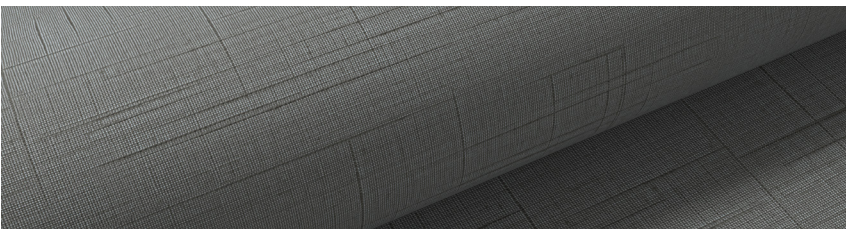

FOREST IN STOCK FABRICS

LIGHT FILTERING

Our light filtering collection offers transparent fabric that filters the light in a delicate way. The inspired fabric is available in a range of timeless colors.

Flame retardant - 94 in. wide

BLACKOUT

Our blackout fabric has a flocked backing which gives the back side of the fabric a soft textile appeal. With this fabric the room is completely darkened.

Flame retardant - 110 in. wide