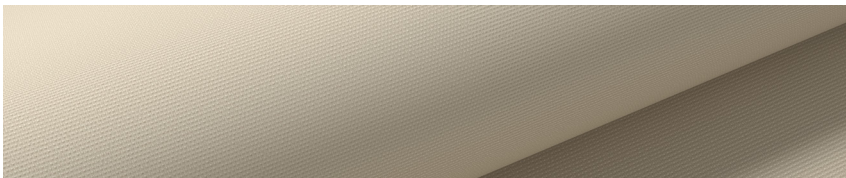

FOREST IN STOCK FABRICS

LIGHT FILTERING

Our light filtering collection offers transparent fabric that filters the light in a delicate way. The inspired fabric is available in a range of timeless colors.

Flame retardant - 94 in. wide

BLACKOUT

Our blackout fabric has a flocked backing which gives the back side of the fabric a soft textile appeal. With this fabric the room is completely darkened.

Flame retardant - 110 in. wide