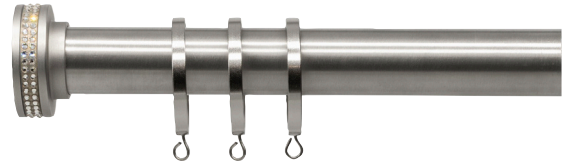

## AVEIRO COLLECTION

1 3/16" Pole Sets with Finials or a French Return.  
Recommended weight is 4 lbs/ft. depending on application.

**AVEIRO FINISHES** XX = finish color

16  
Stainless Steel  
19"

25  
Shiny White  
19"

**2230FRA-59,88**  
Adaptor to make a double  
French return  
Use with 2230EFR-59,88

**2230IRA-XX**  
Irati Closed Wall Bracket &  
Support for French Return

**2230EIR-XX**  
Extended Irati Closed Wall Bracket &  
Support for Extended French Return

**2230DIR-XX**  
Double Irati Closed Wall Bracket &  
Support for Double French Return

**2230CIR-XX**  
Irati Closed Ceiling Bracket

**2230CYL-XX**  
Cylinder Wall Bracket

**2230DCB-XX**  
Cylinder Double Wall Bracket  
Not for use w/ grommets

**2230CYC-XX**  
Cylinder Ceiling Bracket

**2230OIM-XX**  
Open Inside Mount  
Bracket

59 Matte Black Pole with French Return

16 Stainless Steel Pole with Pop Crystal Finial

16 Stainless Steel Pole with Acrylic Ball Finial