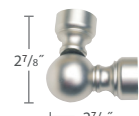

### AVEIRO COLLECTION FINIALS, BATON, SPLICE, CONNECTOR & BATON

**2130END-XX**  
End Cap Finial

**2130ACR-XX**  
Acrylic Ball Finial

**2130VEL-XX**  
Velate Finial

**2130CIL-XX**  
Cilindro Finial

**2130INC-XX**  
Inca Finial

**2130POP-XX**  
Pop Finial

**2130PWC-XX**  
Pop Crystal Finial

**2130ROL-XX**  
Steel Rollenbild Finial

**2130ROL-00** Stainless  
**2130ROL-XXC**  
Clear Rollenbild Finial

**2330FRI-XX**  
Flat Ring  
with plastic liner

**2030SPL-23**  
Pole Splice

**2130SWI-XX**  
Swivel Corner Connector