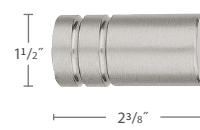

**2230CYC-XX**  
Cylinder Ceiling Bracket

**2230OIM-XX**  
Open Inside Mount  
Bracket

59 Matte Black Pole with French Return

16 Stainless Steel Pole with Pop Crystal Finial

16 Stainless Steel Pole with Acrylic Ball Finial

### AVEIRO COLLECTION BY-PASS BRACKET & RING

**2230BPB-XX**  
By-Pass Bracket

**2330BPR-XX**  
By-Pass Ring, with plastic liner

### AVEIRO COLLECTION FINIALS, BATON, SPLICE, CONNECTOR & BATON

**2130END-XX**  
End Cap Finial

**2130ACR-XX**  
Acrylic Ball Finial

**2130VEL-XX**  
Velate Finial

**2130CIL-XX**  
Cilindro Finial

**2130INC-XX**  
Inca Finial