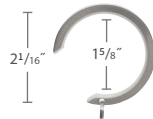

**2230DIR-XX**  
Double Irati Closed Wall Bracket &  
Support for Double French Return

**2230CIR-XX**  
Irati Closed Ceiling Bracket

**2230CYL-XX**  
Cylinder Wall Bracket

**2230DCB-XX**  
Cylinder Double Wall Bracket  
Not for use w/ grommets

**2230CYC-XX**  
Cylinder Ceiling Bracket

**2230OIM-XX**  
Open Inside Mount  
Bracket

59 Matte Black Pole with French Return

16 Stainless Steel Pole with Pop Crystal Finial

16 Stainless Steel Pole with Acrylic Ball Finial

### AVEIRO COLLECTION BY-PASS BRACKET & RING

**2230BPB-XX**  
By-Pass Bracket

**2330BPR-XX**  
By-Pass Ring, with plastic liner