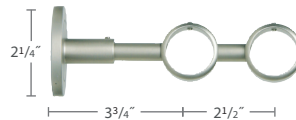

## AVEIRO COLLECTION

1 3/16" Pole Sets with Finials or a French Return.  
Recommended weight is 4 lbs/ft. depending on application.

**AVEIRO FINISHES** XX = finish color

16  
Stainless Steel  
19"

25  
Shiny White  
19"

59  
Matte Black  
16"

87  
Bronze Brilliant  
16"

88  
Shiny Black  
19"

**2030SMP-XX**  
1 3/16" Steel Pole

**2230FRE-59,88**  
French Return  
Wall Bracket, P: 3 1/2"

**2230EFR-59,88**  
Extended French Return  
Wall Bracket, P: 6 1/2"

**2230FRA-59,88**  
Adaptor to make a double  
French return  
Use with 2230EFR-59,88

**2230IRA-XX**  
Irati Closed Wall Bracket &  
Support for French Return

**2230EIR-XX**  
Extended Irati Closed Wall Bracket &  
Support for Extended French Return