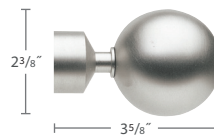

**2230DIR-XX**  
Double Irati Closed Wall Bracket &  
Support for Double French Return

**2230CIR-XX**  
Irati Closed Ceiling Bracket

**2230CYL-XX**  
Cylinder Wall Bracket

**2230DCB-XX**  
Cylinder Double Wall Bracket  
Not for use w/ grommets

**2230CYC-XX**  
Cylinder Ceiling Bracket

**2230OIM-XX**  
Open Inside Mount  
Bracket

59 Matte Black Pole with French Return

16 Stainless Steel Pole with Pop Crystal Finial

16 Stainless Steel Pole with Acrylic Ball Finial

### AVEIRO COLLECTION BY-PASS BRACKET & RING

**2230BPB-XX**  
By-Pass Bracket

**2330BPR-XX**  
By-Pass Ring, with plastic liner

### AVEIRO COLLECTION FINIALS, BATON, SPLICE, CONNECTOR & BATON

**2130END-XX**  
End Cap Finial

**2130ACR-XX**  
Acrylic Ball Finial

**2130VEL-XX**  
Velate Finial

**2130CIL-XX**  
Cilindro Finial

**2130INC-XX**  
Inca Finial