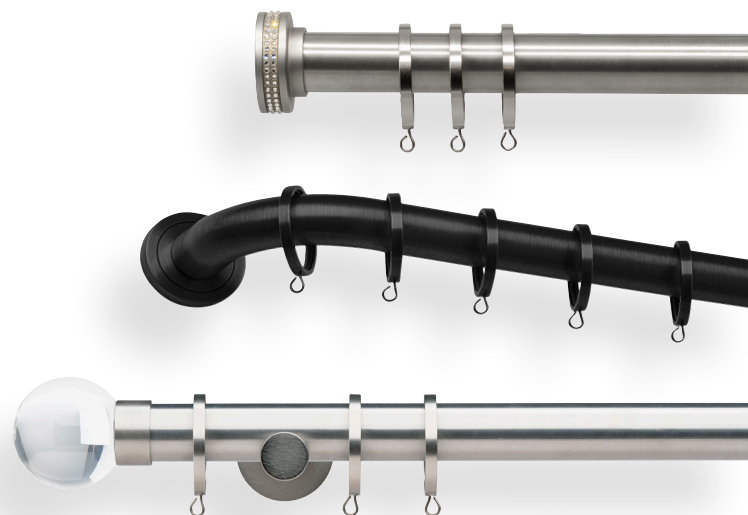

AVEIRO POLE SETS

MANUAL
OPERATION

The Aveiro Collection brings a modern, elevated look to any window. Finished with clean, contemporary detail, these sets deliver smooth performance, lasting strength, and a sleek, designer-level style.

AVEIRO 1 3/16" POLE SET COLLECTION

THE WORLD
BEHIND
YOUR
DRAPERIES