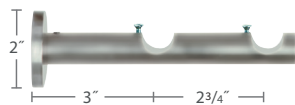

59  
Matte Black  
16"

87  
Bronze Brilliant  
16"

88  
Shiny Black  
19"

**2030SMP-XX**  
1 3/16" Steel Pole

**2230FRE-59,88**  
French Return  
Wall Bracket, P: 3 1/2"

**2230EFR-59,88**  
Extended French Return  
Wall Bracket, P: 6 1/2"

**2230FRA-59,88**  
Adaptor to make a double  
French return  
Use with 2230EFR-59,88

**2230IRA-XX**  
Irati Closed Wall Bracket &  
Support for French Return

**2230EIR-XX**  
Extended Irati Closed Wall Bracket &  
Support for Extended French Return

**2230DIR-XX**  
Double Irati Closed Wall Bracket &  
Support for Double French Return

**2230CIR-XX**  
Irati Closed Ceiling Bracket

**2230CYL-XX**  
Cylinder Wall Bracket

**2230DCB-XX**  
Cylinder Double Wall Bracket  
Not for use w/ grommets