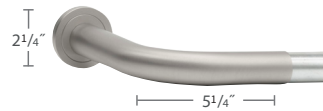

## AVEIRO COLLECTION

1 3/16" Pole Sets with Finials or a French Return.  
Recommended weight is 4 lbs/ft. depending on application.

**AVEIRO FINISHES** XX = finish color

16  
Stainless Steel  
19"

25  
Shiny White  
19"

59  
Matte Black  
16"

87  
Bronze Brilliant  
16"

88  
Shiny Black  
19"

**2030SMP-XX**  
1 3/16" Steel Pole

**2230FRE-59,88**  
French Return  
Wall Bracket, P: 3 1/2"

**2230EFR-59,88**  
Extended French Return  
Wall Bracket, P: 6 1/2"

**2230FRA-59,88**  
Adaptor to make a double  
French return  
Use with 2230EFR-59,88

**2230IRA-XX**  
Irati Closed Wall Bracket &  
Support for French Return

**2230EIR-XX**  
Extended Irati Closed Wall Bracket &  
Support for Extended French Return