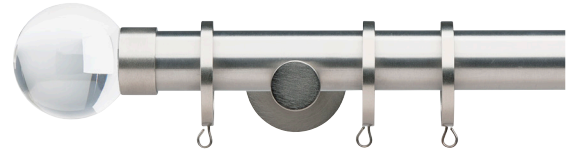

**2230DIR-XX**  
Double Irati Closed Wall Bracket &  
Support for Double French Return

**2230CIR-XX**  
Irati Closed Ceiling Bracket

**2230CYL-XX**  
Cylinder Wall Bracket

**2230DCB-XX**  
Cylinder Double Wall Bracket  
Not for use w/ grommets

**2230CYC-XX**  
Cylinder Ceiling Bracket

**2230OIM-XX**  
Open Inside Mount  
Bracket

59 Matte Black Pole with French Return

16 Stainless Steel Pole with Pop Crystal Finial

16 Stainless Steel Pole with Acrylic Ball Finial

### AVEIRO COLLECTION BY-PASS BRACKET & RING

**2230BPB-XX**  
By-Pass Bracket

**2330BPR-XX**  
By-Pass Ring, with plastic liner