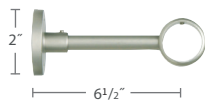

## AVEIRO COLLECTION

1 3/16" Pole Sets with Finials or a French Return.  
Recommended weight is 4 lbs/ft. depending on application.

**AVEIRO FINISHES** XX = finish color

16  
Stainless Steel  
19"

25  
Shiny White  
19"

59  
Matte Black  
16"

87  
Bronze Brilliant  
16"

88  
Shiny Black  
19"

**2030SMP-XX**  
1 3/16" Steel Pole

**2230FRE-59,88**  
French Return  
Wall Bracket, P: 3 1/2"

**2230EFR-59,88**  
Extended French Return  
Wall Bracket, P: 6 1/2"

**2230FRA-59,88**  
Adaptor to make a double  
French return  
Use with 2230EFR-59,88

**2230IRA-XX**  
Irati Closed Wall Bracket &  
Support for French Return

**2230EIR-XX**  
Extended Irati Closed Wall Bracket &  
Support for Extended French Return