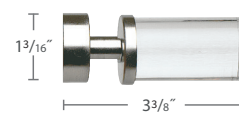

2130ROL-00 Stainless
2130ROL-XXC
Clear Rollenbild Finial