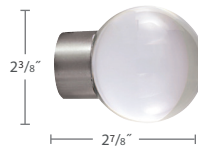

2130ACR-XX
Acrylic Ball Finial