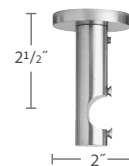

**2230FRA-59,88**  
Adaptor to make a double  
French return  
Use with 2230EFR-59,88

**2230IRA-XX**  
Irati Closed Wall Bracket &  
Support for French Return

**2230EIR-XX**  
Extended Irati Closed Wall Bracket &  
Support for Extended French Return

**2230DIR-XX**  
Double Irati Closed Wall Bracket &  
Support for Double French Return

**2230CIR-XX**  
Irati Closed Ceiling Bracket

**2230CYL-XX**  
Cylinder Wall Bracket

**2230DCB-XX**  
Cylinder Double Wall Bracket  
Not for use w/ grommets

**2230CYC-XX**  
Cylinder Ceiling Bracket

**2230OIM-XX**  
Open Inside Mount  
Bracket

59 Matte Black Pole with French Return

16 Stainless Steel Pole with Pop Crystal Finial

16 Stainless Steel Pole with Acrylic Ball Finial