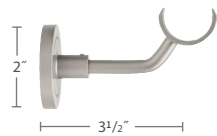

**2230DIR-XX**  
Double Irati Closed Wall Bracket &  
Support for Double French Return

**2230CIR-XX**  
Irati Closed Ceiling Bracket

**2230CYL-XX**  
Cylinder Wall Bracket

**2230DCB-XX**  
Cylinder Double Wall Bracket  
Not for use w/ grommets

**2230CYC-XX**  
Cylinder Ceiling Bracket

**2230OIM-XX**  
Open Inside Mount  
Bracket

59 Matte Black Pole with French Return

16 Stainless Steel Pole with Pop Crystal Finial

16 Stainless Steel Pole with Acrylic Ball Finial

### AVEIRO COLLECTION BY-PASS BRACKET & RING

**2230BPB-XX**  
By-Pass Bracket

**2330BPR-XX**  
By-Pass Ring, with plastic liner